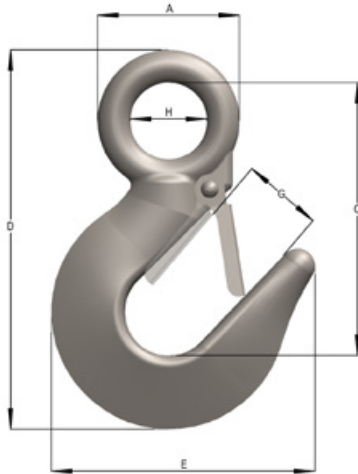

International Eye Hooks

Product Description

- Forged - Hardened and Tempered
- Equipped with Safety Catch

Townley Drop Forge maintains a NATA Accredited Laboratory (Test Lab No. 13554) and an AS/NZS ISO9001 Certified QMS (Certificate number FS 604897)

WLL	A	B	C	D	E	G	Weight (kg)
1t	37	19	81	101	70	19	0.27
1.5t	44	22	90	113	77	21	0.38
2t	53	26	100	127	90	23	0.58
3t	62	32	120	150	110	28	0.82
4.5t	74	40	147	183	125	35	1.93